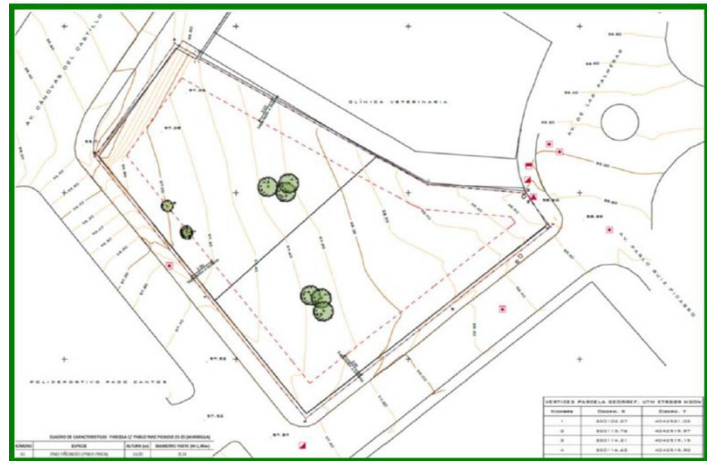

Parcela residencial en venta en Marbella, Marbella

1.590.000 €

Referencia: R4727779 Terreno: 1.102m² Construido: 827m²

Costa del Sol, Marbella

Two joined urban plots for sale! with or without current Villa Project. 1102m² total plot surface of the joined two plots. Plot number 1 - 582m², plot number 2 - 520m². Total buildability 0.40 = 441 m², total occupation 35% = 386 m²

Características:

Configuración

Cerca del mar

Cerca de tiendas

Ciudad

Estacionamiento

Privado

Piscina