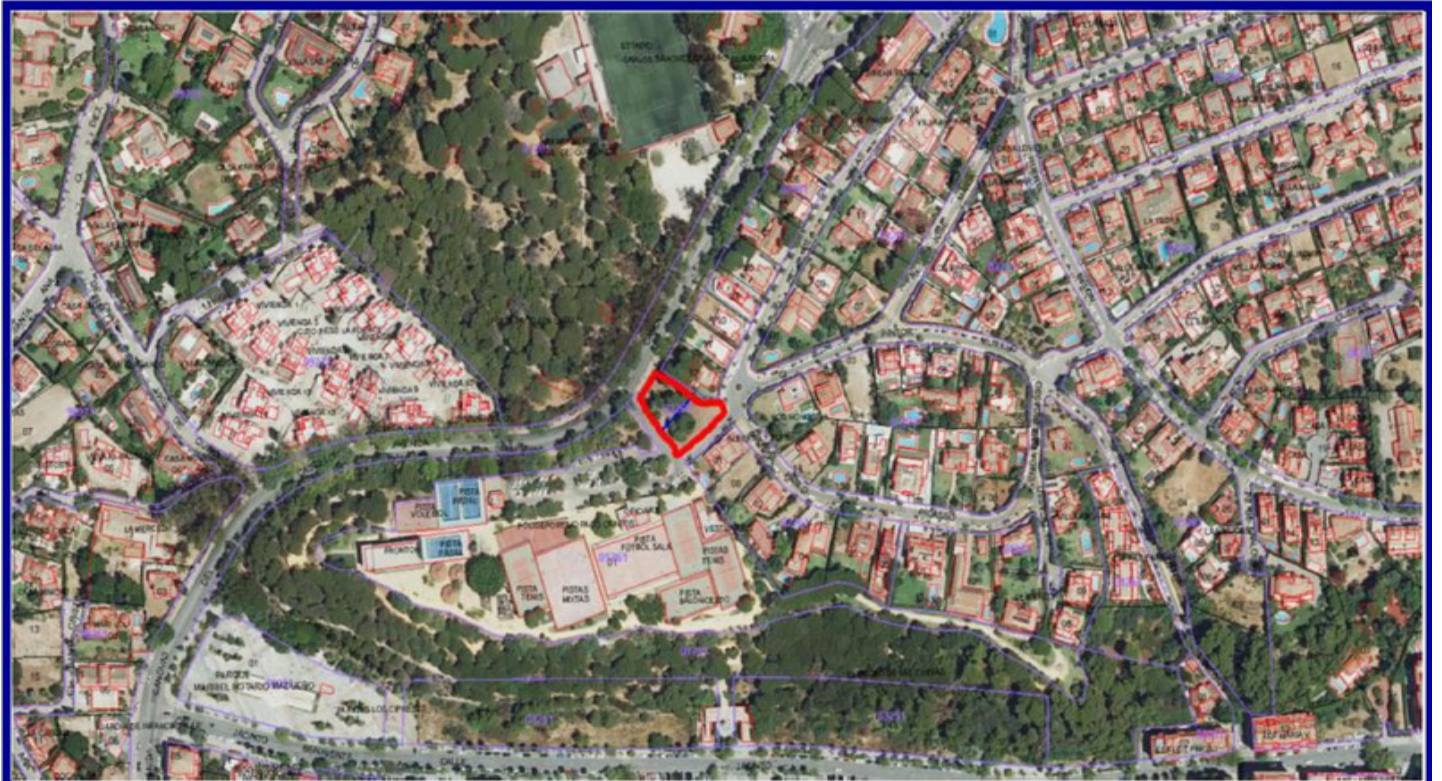

Parcela residencial en venta en Marbella, Marbella

1.590.000 €

Referencia: R4727779 Terreno: 1.102m² Construido: 827m²

Costa del Sol, Marbella

Two joined urban plots for sale! with or without current Villa Project. 1102m² total plot surface of the joined two plots. Plot number 1 - 582m², plot number 2 - 520m². Total buildability 0.40 = 441 m², total occupation 35% = 386 m²

Características:

Configuración

Cerca del mar

Cerca de tiendas

Ciudad

Estacionamiento

Privado

Piscina