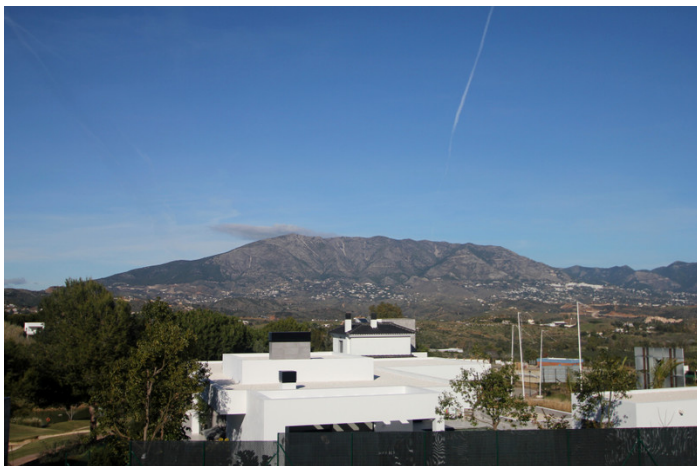

Parcela / Terreno en venta en La Cala Golf, Mijas

185.000 €

Referencia: R3792658 Terreno: 842m²

Costa del Sol, La Cala Golf

Plot for sale in , Mijas Costa with with orientation south/west. Regarding property dimensions, it has 842 m² plot. Has the following facilities front line golf, mountainside, amenities near, country view, mountain view, golf view, close to sea / beach, close to golf, close to shops, close to town, close to port, close to schools and inside golf resort.

Características:

Orientación

Suroeste

Vistas

Montaña

Campo

Golf

Configuración

Cerca de golf

Cerca de ciudad

Primera línea de golf