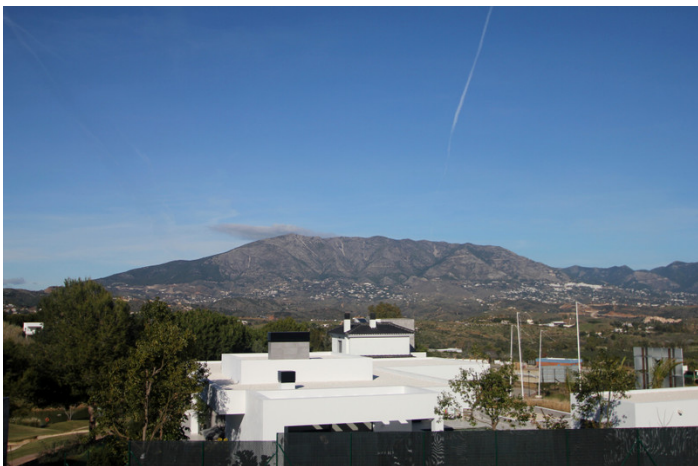

Parcela / Terreno en venta en La Cala Golf, Mijas

185.000 €

Referencia: R3792658 Terreno: 842m²

Costa del Sol, La Cala Golf

Plot for sale in , Mijas Costa with with orientation south/west. Regarding property dimensions, it has 842 m² plot. Has the following facilities front line golf, mountainside, amenities near, country view, mountain view, golf view, close to sea / beach, close to golf, close to shops, close to town, close to port, close to schools and inside golf resort.

Características:

Orientación

Suroeste

Vistas

Montaña

Campo

Golf

Configuración

Cerca de golf

Cerca de ciudad

Primera línea de golf