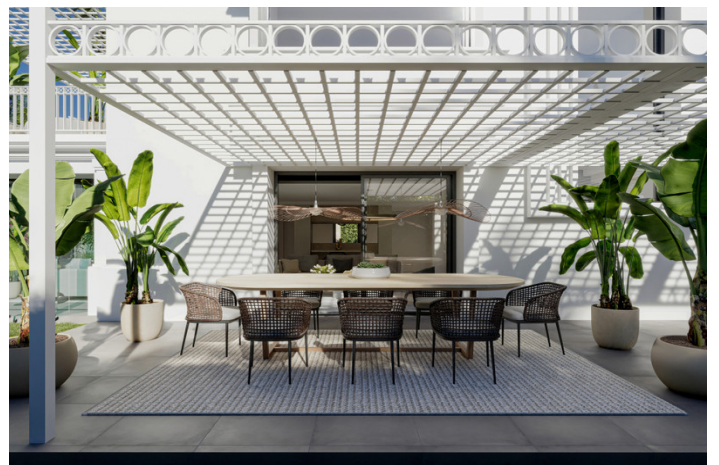

Detached Villa for sale in Nueva Andalucía, Marbella

2,750,000 €

Reference: R4424128 Bedrooms: 4 Plot Size: 1,121m² Build Size: 330m²

Costa del Sol, Nueva Andalucía

Discover Villa Leones, a beautifully reformed property nestled in the prestigious area of Nueva Andalucía. Located just a short 5-minute drive from the highly sought-after amenities of Puerto Banús and the surrounding area, this villa offers a unique combination of modern luxury living and the warmth of a true home.

Entrance Level

As you enter Villa Leones, you are greeted by an inviting, open-concept design. To your left, a spacious kitchen and dining area beckon, while to your right, a generous lounge space awaits. Both areas seamlessly flow out to the terraces and expansive garden, providing stunning views of the surrounding area.

First Floor

Upstairs, Villa Leones offers three additional bedrooms, each complete with its own ensuite bathroom. The master bedroom suite boasts a large terrace where you can relax and soak in breathtaking sea views, offering a tranquil retreat after a day of exploring the wonders of Nueva Andalucía.